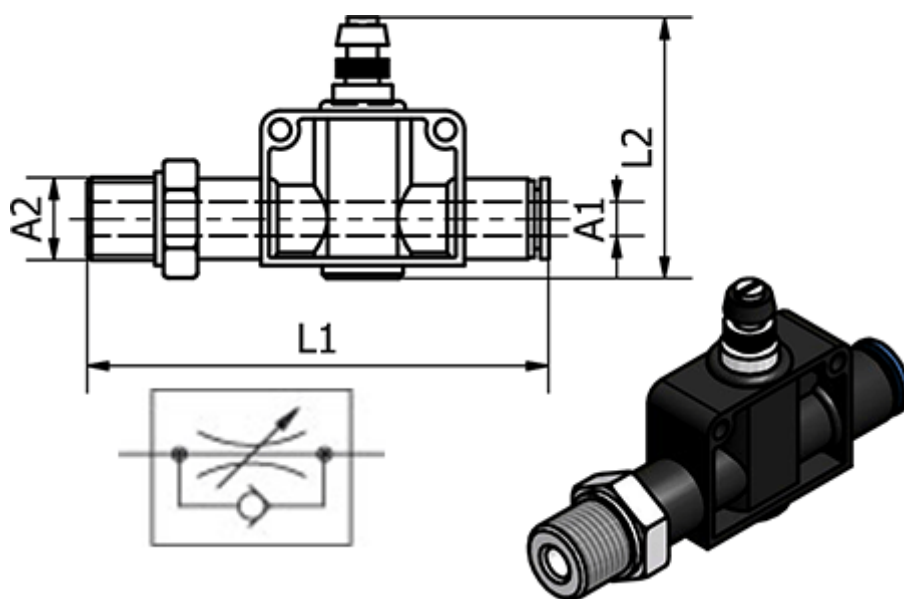

Article number: 5861830148

Description: Flow Control Valve 183.0148, Ø8 - G 1/4"  
Push-in/Thread

## Measures

Ext. Hose Diameter A1	= 8
L1	= 59.9
L2	= 44.6
Thread A2	= G 1/4"